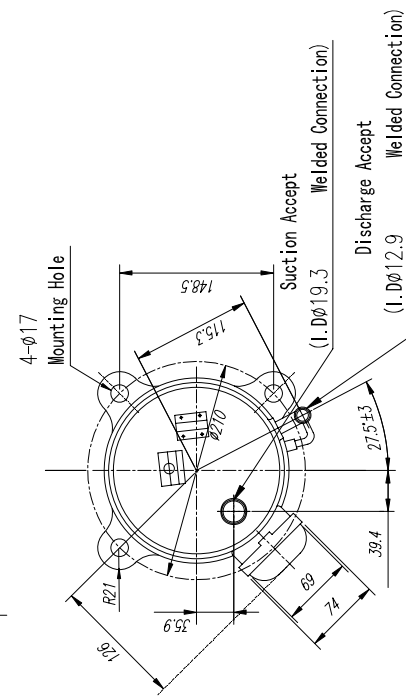

Dimension of Compressor (E405DHD-38D2Y)

Name Plate

| | |
|-------------|--|
| HCE-SPC-173 | |
| | |
| | |
| | |
| | |