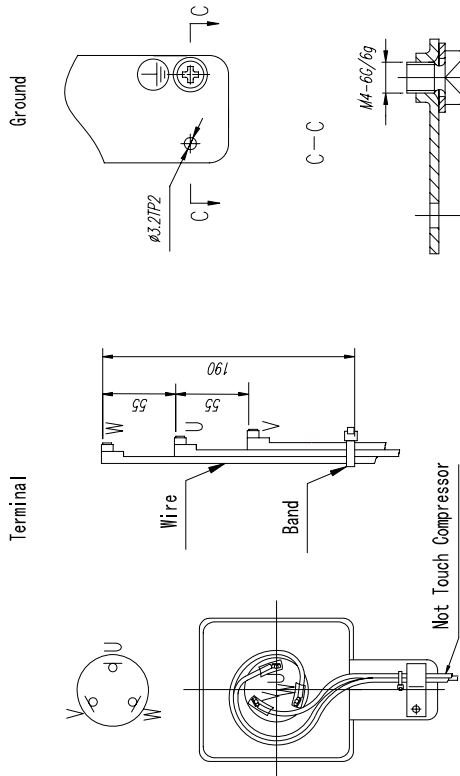

Dimension of Compressor (E405DHD-38D2Y)

Name Plate

| | |
|-------------|--|
| HCE-SPC-173 | |
| | |
| | |
| | |
| | |