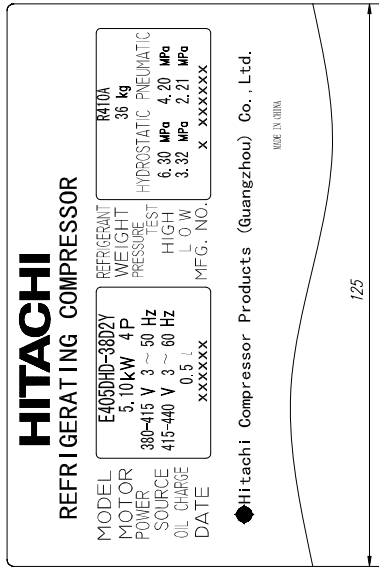

Dimension of Compressor (E405DHD-38D2Y)

Name Plate

| | |
|-------------|--|
| HCE-SPC-173 | |
| | |
| | |
| | |
| | |