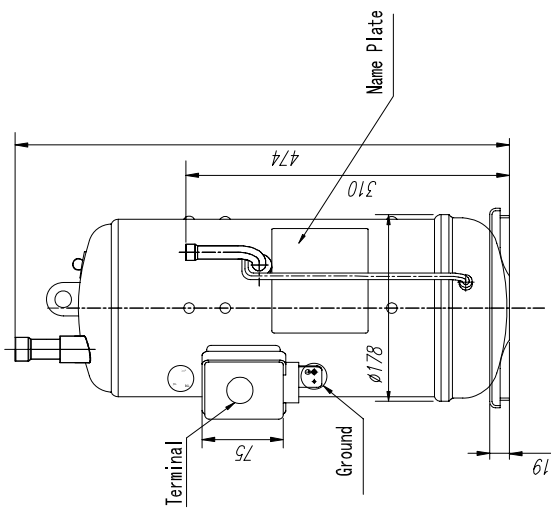

Dimension of Compressor (E405DHD-38D2Y)

Name Plate

| | |
|-------------|--|
| HCE-SPC-173 | |
| | |
| | |
| | |
| | |