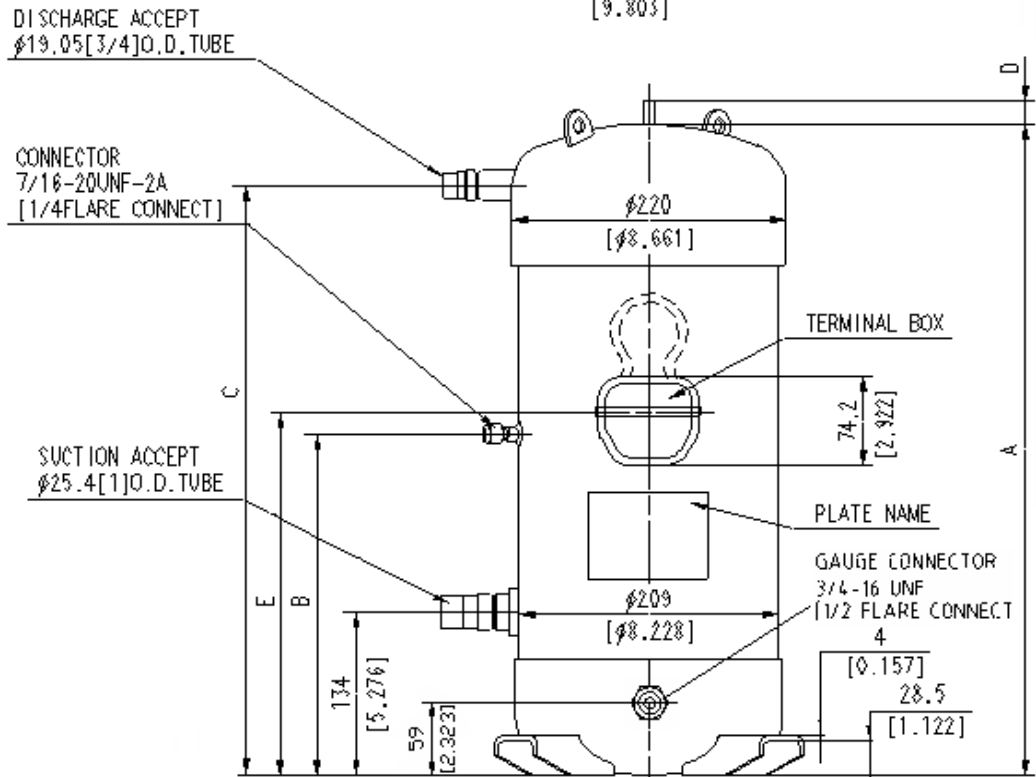

# DIMENSIONAL SKETCH

## C-SC Series

Compressor Code	A	B	C	D
809 *8* 8* (8HP)	538	284	486	8
809 *9* 8* (9HP)				
809 *0* 8*(10HP)	553	299	501	9
809 *2* 8*(12HP)				