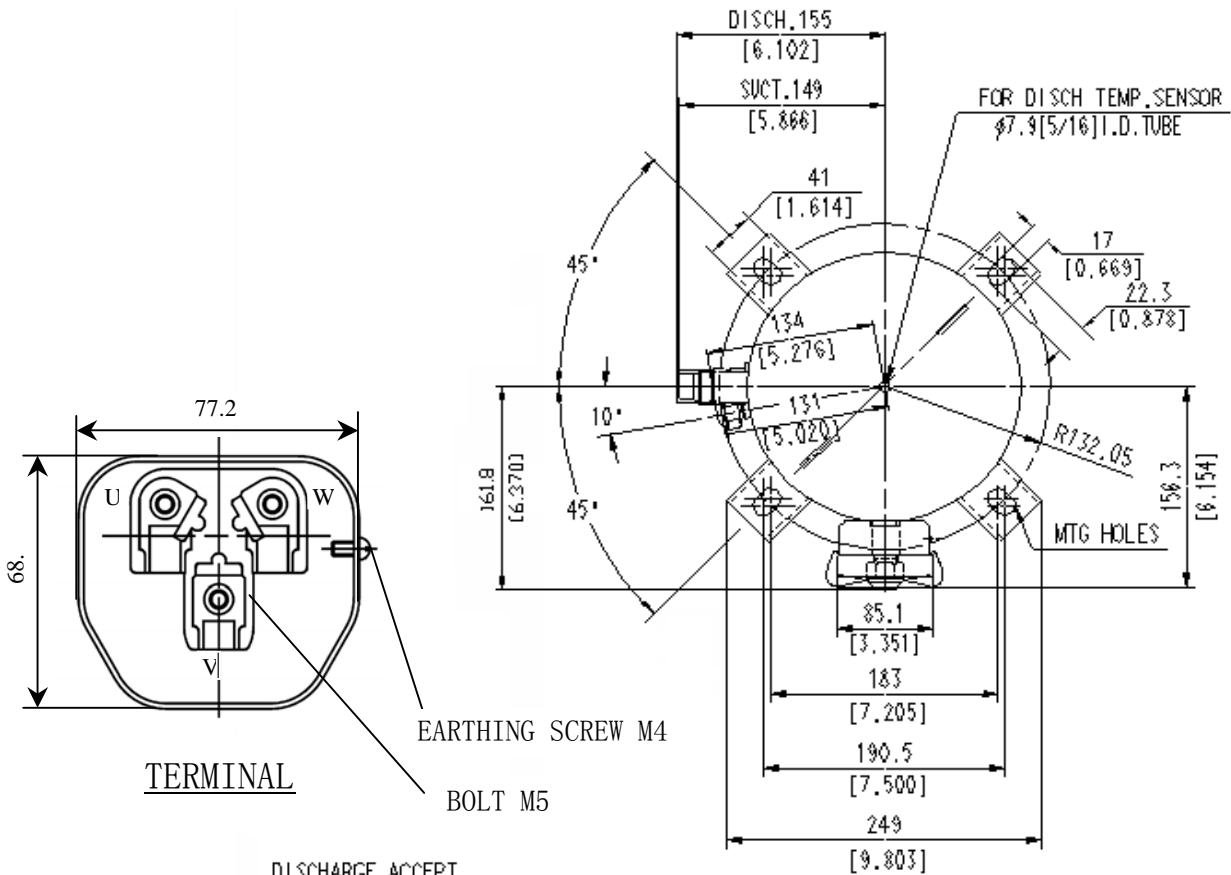

# DIMENSIONAL SKETCH

## C-SC Series

Compressor Code	A	B	C	D
809 *8* 8* (8HP)	538	284	486	8
809 *9* 8* (9HP)				
809 *0* 8*(10HP)	553	299	501	9
809 *2* 8*(12HP)				