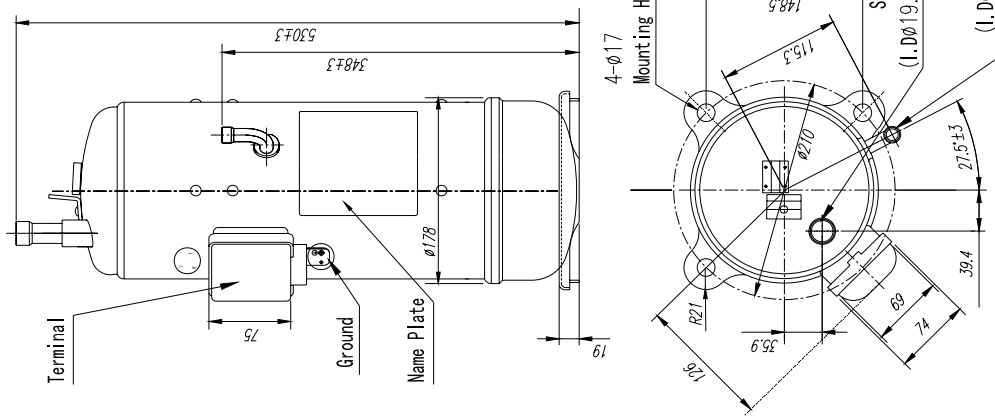

Dimension of Compressor (E605DH-59D2G)

Name Plate

HCE-SPC-188