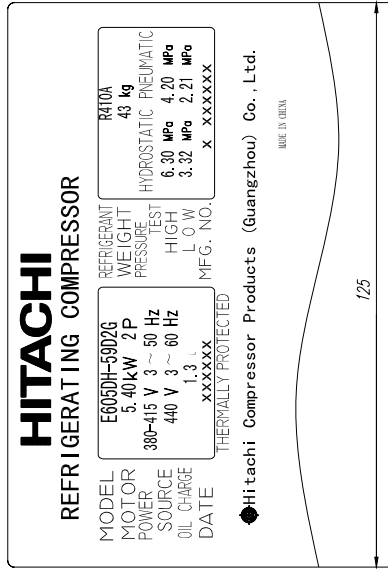

Dimension of Compressor (E605DH-59D2G)

Name Plate

HCE-SPC-188