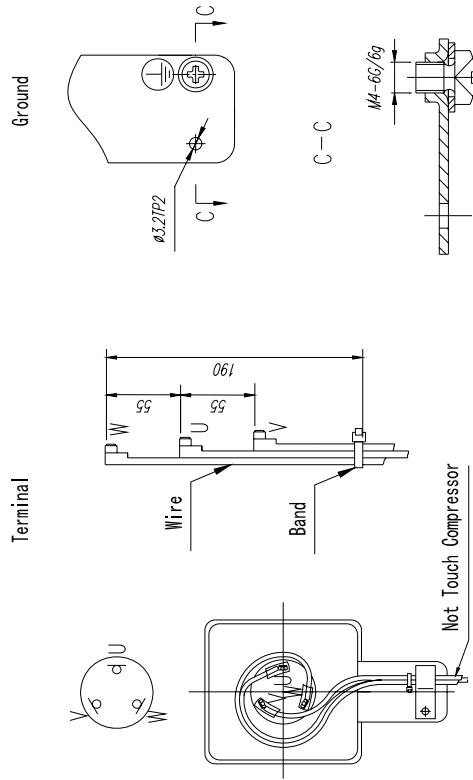

Dimension of Compressor (E605DH-59D2G)

Name Plate

HCE-SPC-188